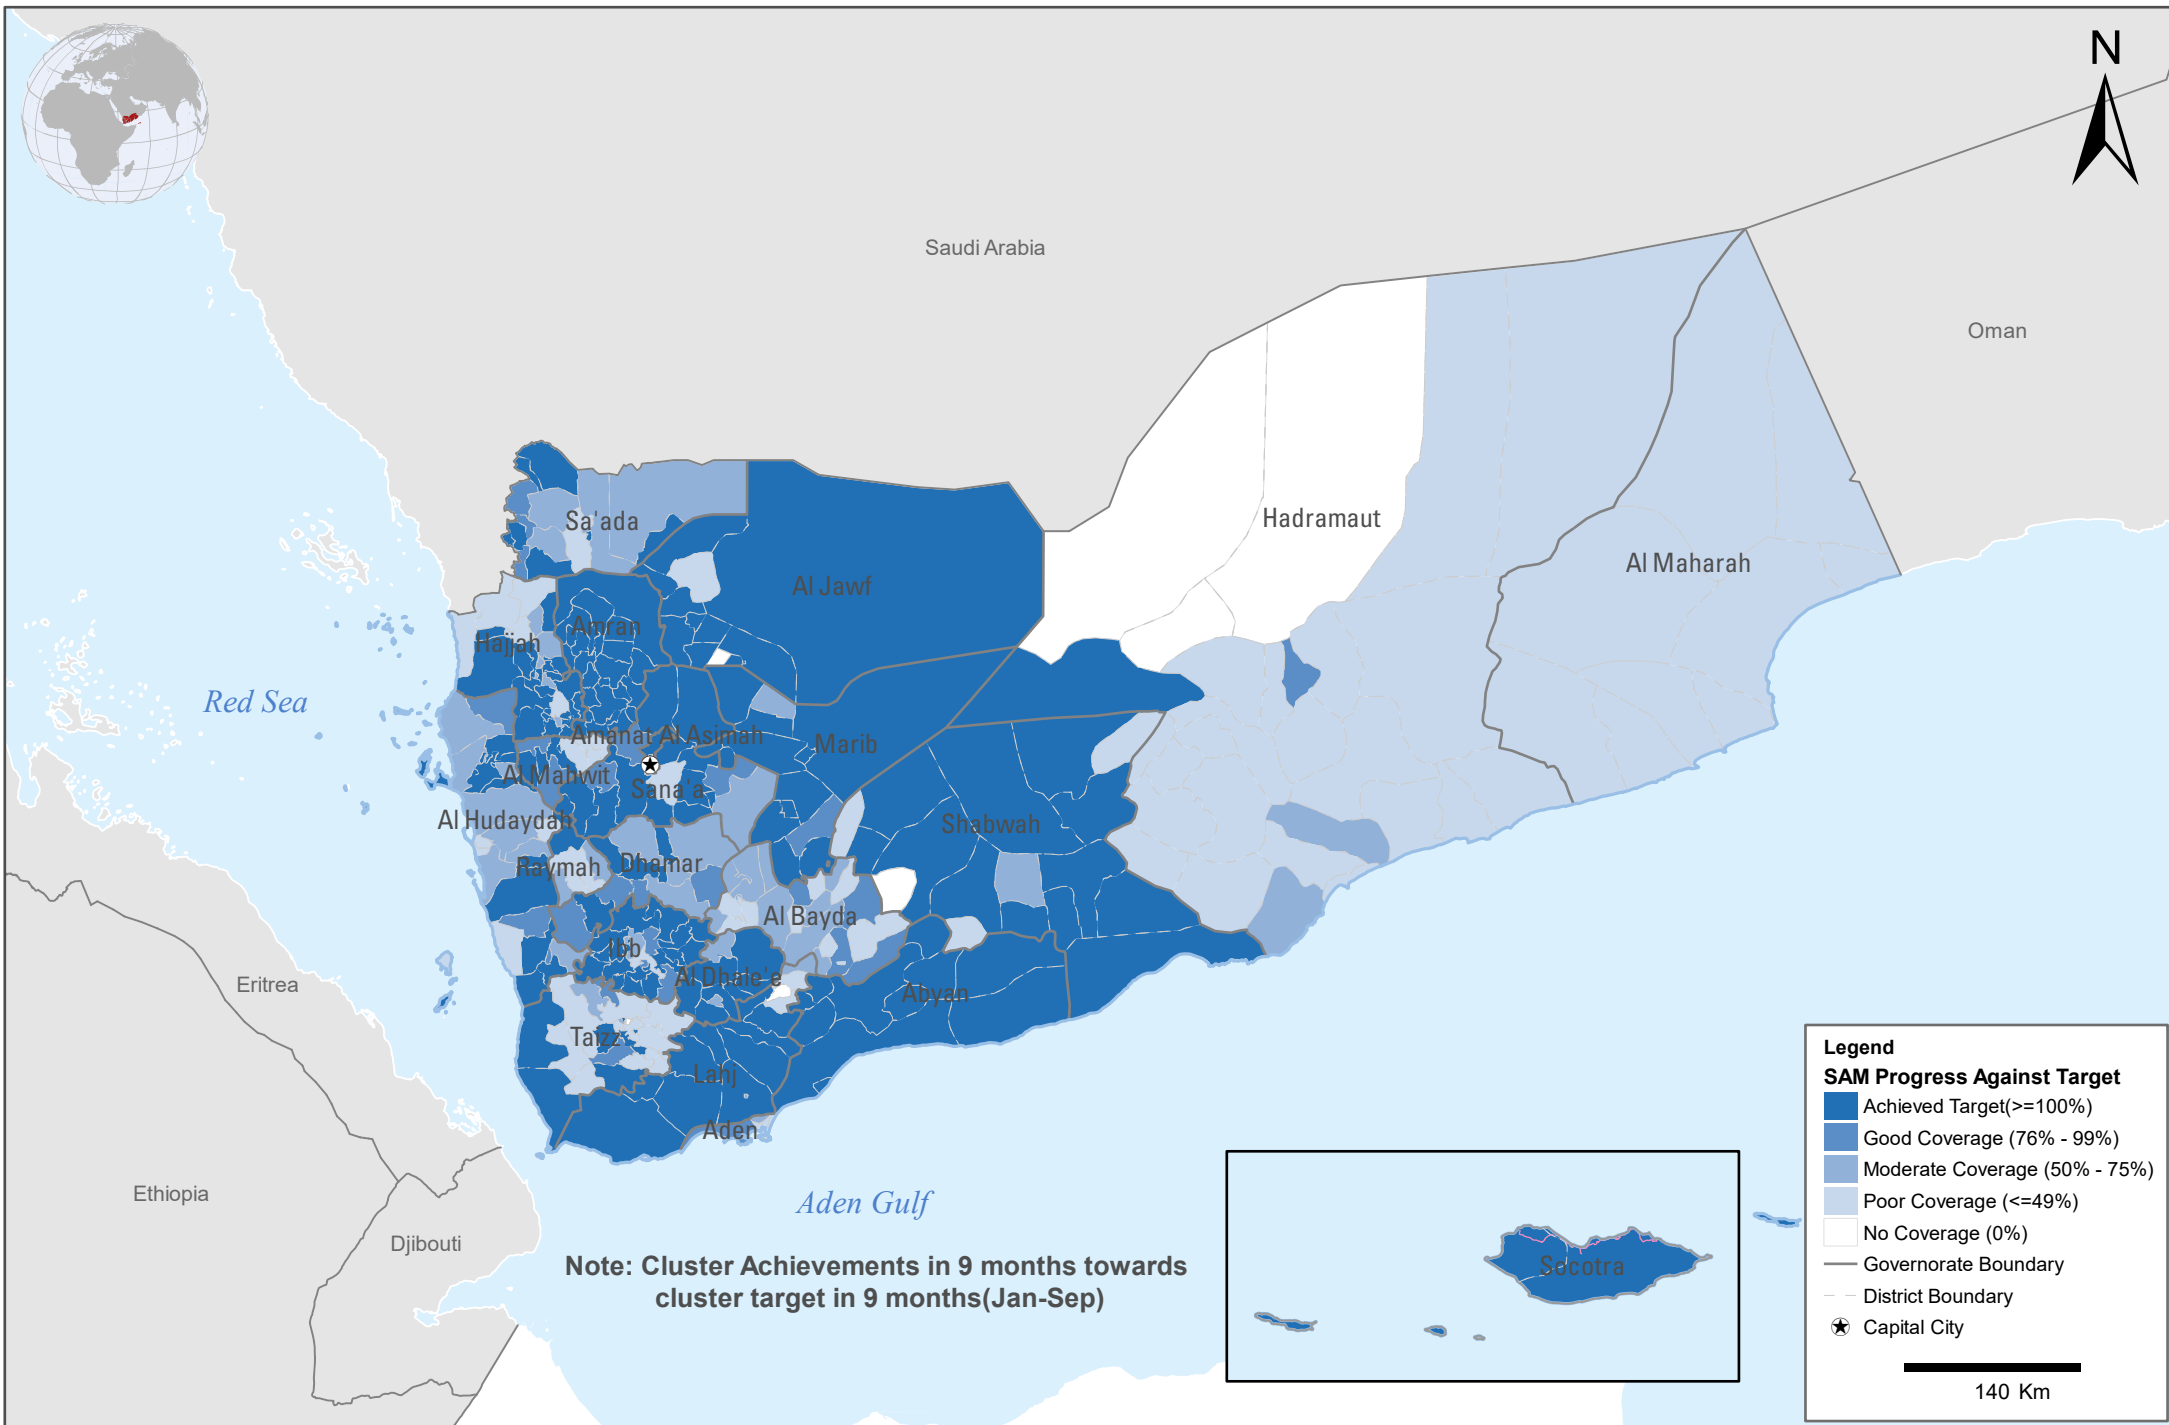

Yemen Nutrition Cluster: SAM Achievements (as of 30 Sep, 2018)

Legend

SAM Progress Against Target

- Achieved Target (>=100%)
- Good Coverage (76% - 99%)
- Moderate Coverage (50% - 75%)
- Poor Coverage (<=49%)
- No Coverage (0%)

- Governorate Boundary
- District Boundary
- Capital City

140 Km