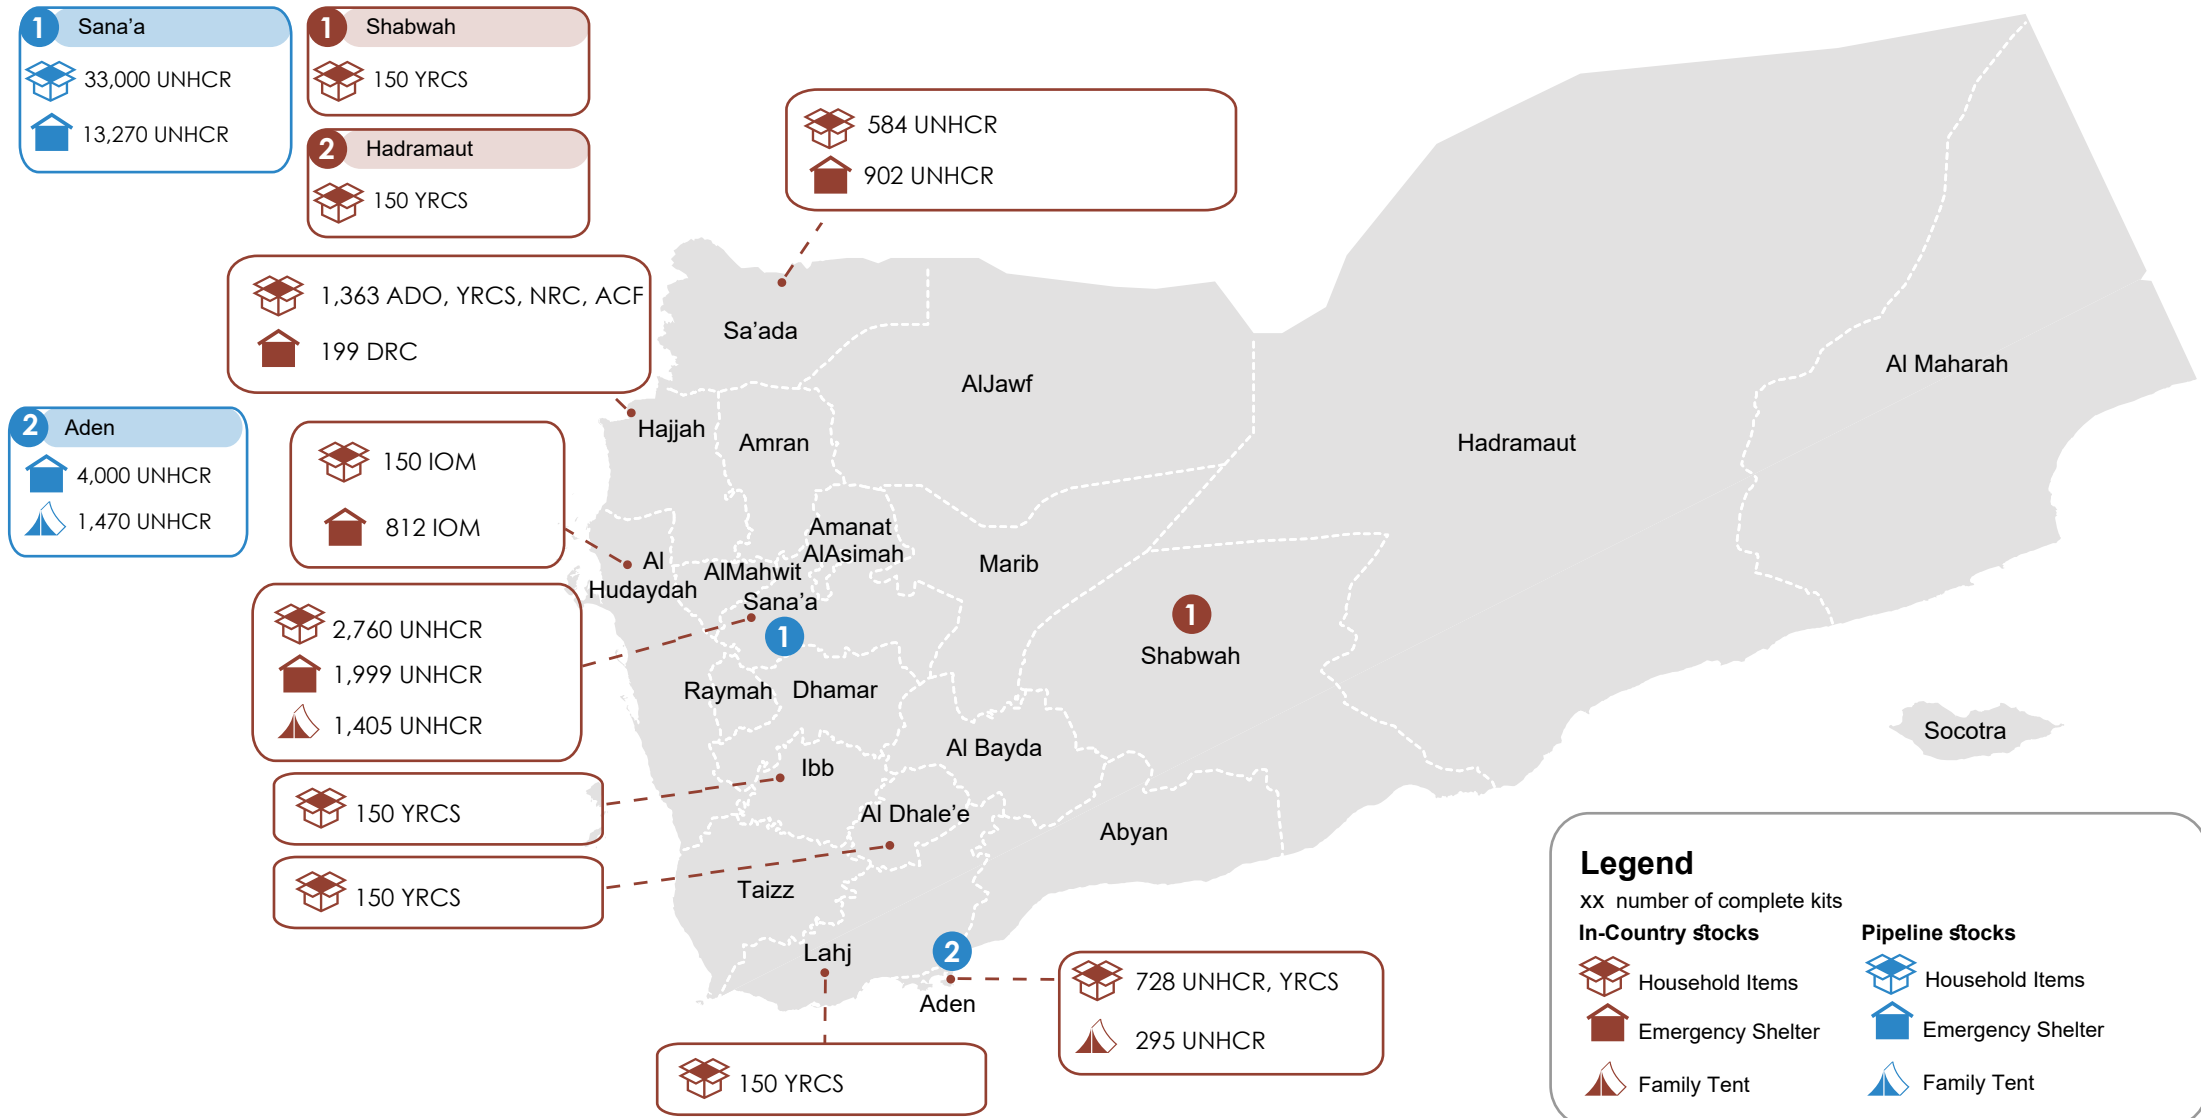

Yemen: Contingency Stocks and Pipelines (as of October 2018)

SHELTER CLUSTER
تنسيق المأوى الإنساني

YEMEN
CCCM CLUSTER
دعم مجتمعات النازحين

In-country stocks (complete kits)

HOUSEHOLD ITEMS (HI)
6,335

EMERGENCY SHELTER (ES)
3,912

HOUSEHOLD ITEMS (HI)
33,000

EMERGENCY SHELTER (ES)
17,270

Legend

xx number of complete kits

In-Country stocks

Household Items

Emergency Shelter

Family Tent

Pipeline stocks

Household Items

Emergency Shelter

Family Tent