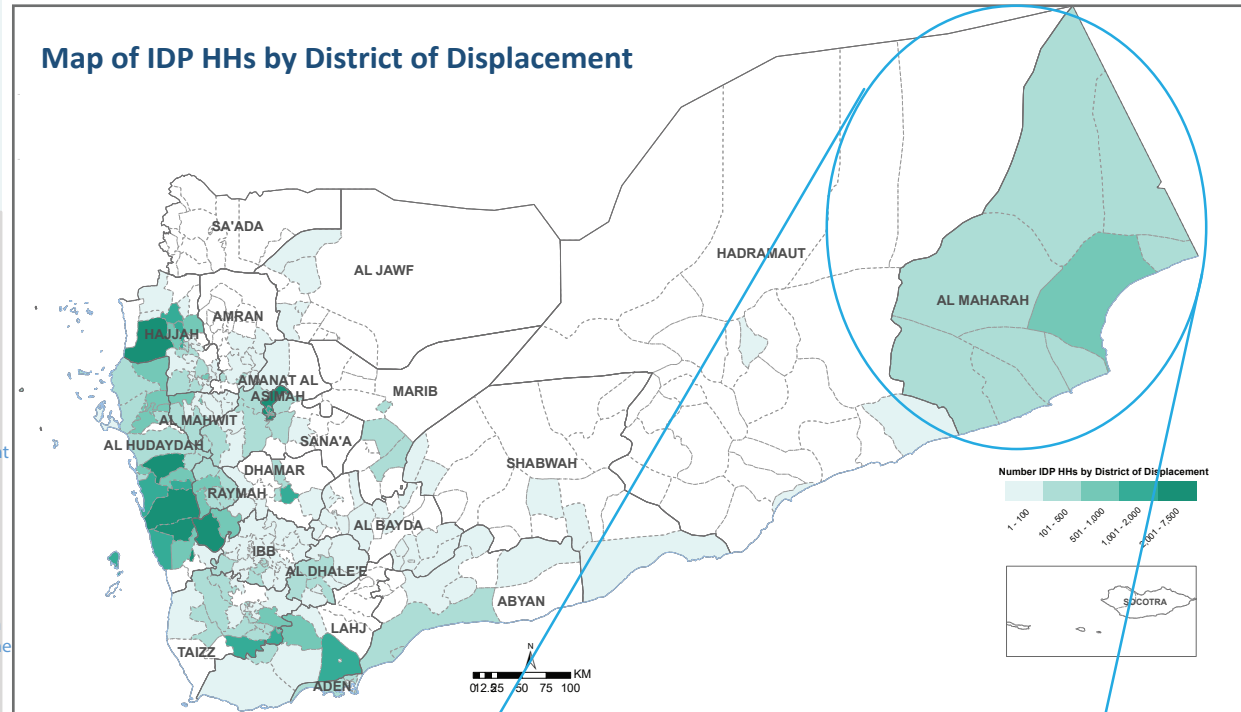

## Total IDPs Number

88,805 Households  
532,830 Individuals

## Event Description

74,468 Al Hodaydah Conflict  
13,348 General Conflict  
989 Luban Cyclone

## Displacement Timeline Based on Reported Date

Number of Displacement by Day

## Map of IDP HHs by District of Displacement