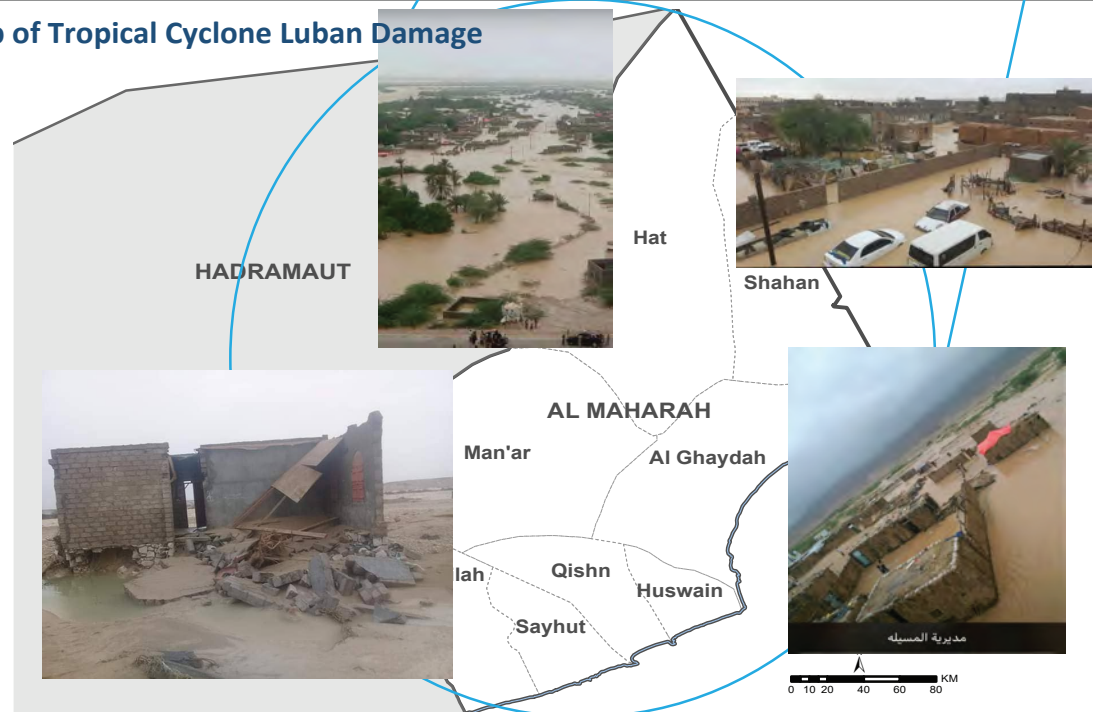

## Event Description

74,468 Al Hodaydah Conflict  
13,348 General Conflict  
989 Luban Cyclone

## Displacement Timeline Based on Reported Date

Number of Displacement by Day

## Map of Tropical Cyclone Luban Damage