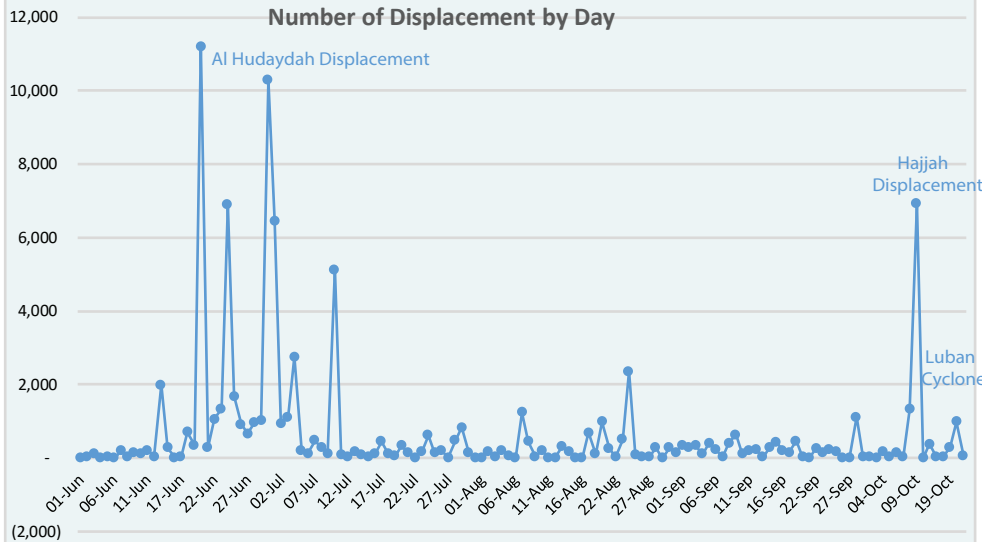

## Total IDPs Number

88,805 Households  
532,830 Individuals

## Event Description

74,468 Al Hodaydah Conflict  
13,348 General Conflict  
989 Luban Cyclone

## Displacement Timeline Based on Reported Date

Number of Displacement by Day